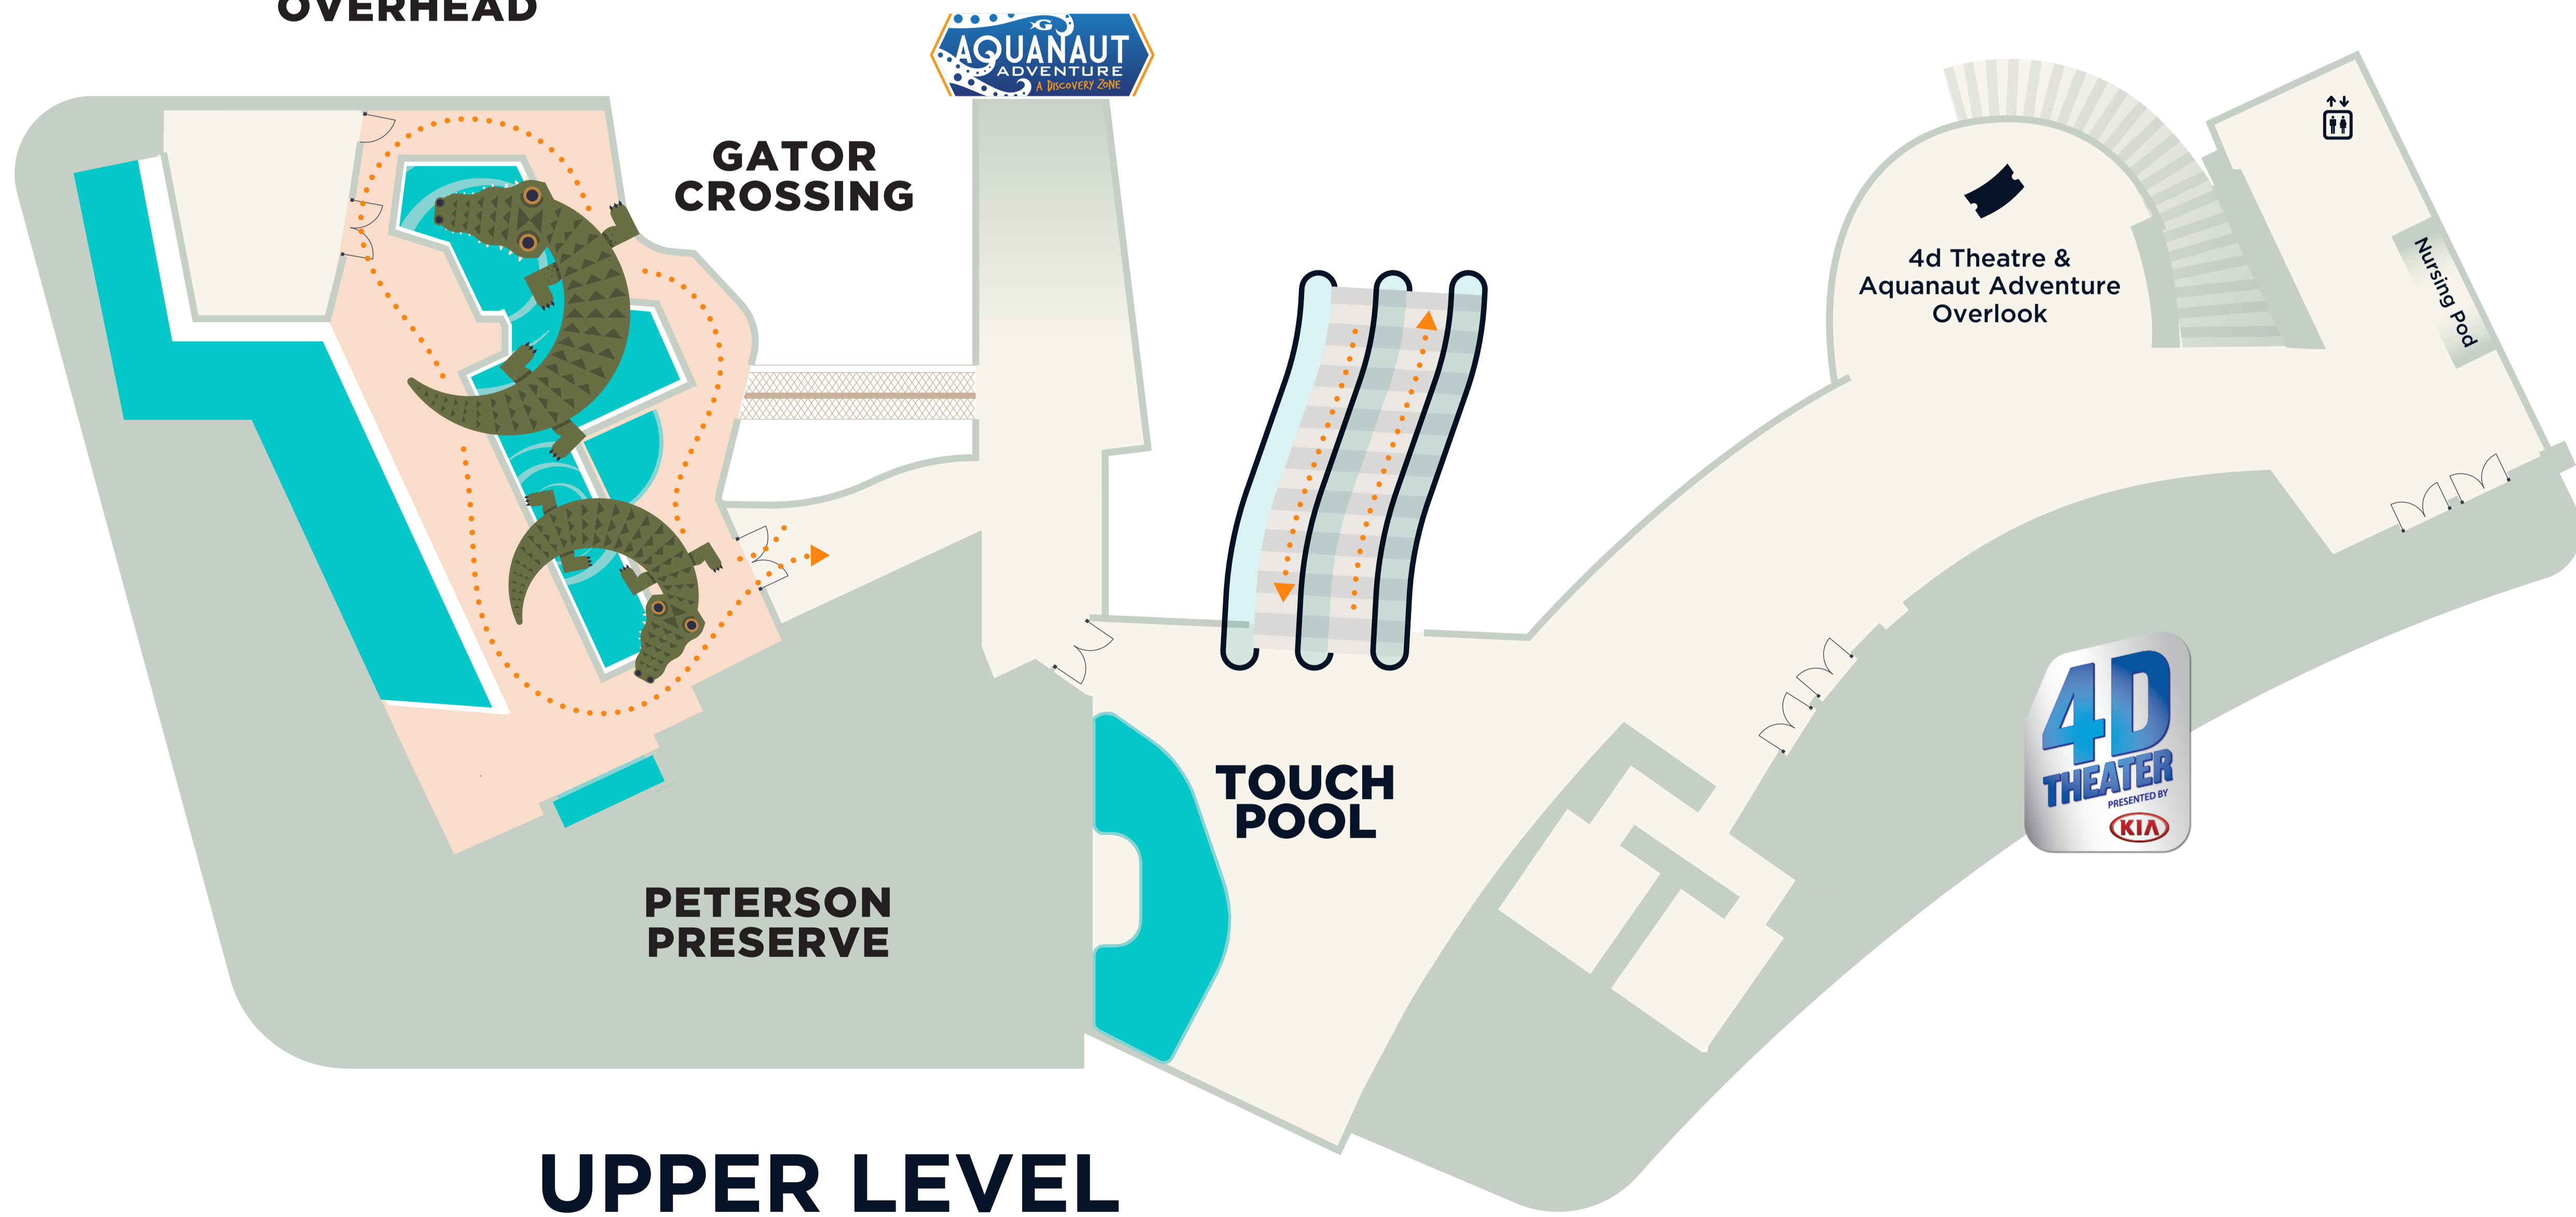

WELCOME TO

 GEORGIA
 AQUARIUM

FREE

Southern Company
**RIVER SCOUT
 OVERHEAD**

- | | | | |
|---|------------------------------------|---|-------------------------------------|
|  | Restrooms |  | Food & Drink |
|  | Family Restroom |  | ATM |
|  | Changing Station |  | Photo Pickup |
|  | Wheelchair Accessible |  | Ticketing |
|  | Guest Information |  | Self-Service Ticketing Kiosk |
|  | Elevator |  | Parking Pay-on-foot Kiosk |
|  | Piedmont Hospital First Aid |  | Security |
|  | Water Fountain |  | Quiet Zone |
|  | Gifts | | |